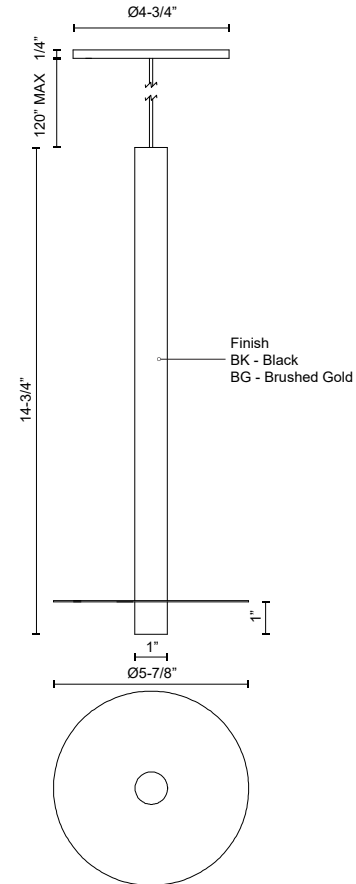

ELIXIR PD15416

PENDANTS

PROJECT

SPECIFICATION DETAILS

Fixture Dimensions	D5-7/8" x H14-3/4"
Light Source	LED with DC Driver
Wattage	6W
Total Lumens	510lm
Delivered Lumens	BK-313lm
Voltage	120V
Color Temperature	3000K
CRI (Ra)	90CRI
Optional Color Temps	2700K - 5000K Available, Minimum Order Quantities Apply
LED Rated Life	50,000 hours
Dimming	100% - 10%, TRIAC or ELV Dimmer (Not Included)
Diffuser Details	Acrylic with Sandblasted Interior
Shade Details	Spun Aluminum Shade
Adjustable	Yes
Wire Length	120" Max
Wire Type	Black Coaxial Wire
Minimum Hang Height	16"
Sloped Ceiling Adaptable	Yes
Location	Dry
CEC Title 24 JA8	Yes, JA8-2022
Canopy Dimensions	D4-3/4" x H1/4"
Paint Finish	BG02; BK02;

* For custom options, consult factory for details.

* For warranty information, please visit www.kuzcolighting.com/warranty

DESCRIPTION

Elixir is both decorative and minimal. With an opal glass globe or acrylic diffuser adorned by a thick metallic stem, this collection is both simple and geometrically interesting. Available with or without varied styling. Available in Black and Brushed Gold.

KUZCO

CANADA: 19054 28TH AVENUE - SURREY, BC V3Z 6M3

USA: 3035 E. LONE MOUNTAIN ROAD - LAS VEGAS, NV 89081

WWW.KUZCOLIGHTING.COM

© 2021 KUZCO LIGHTING. ALL RIGHTS RESERVED.

COMMENT